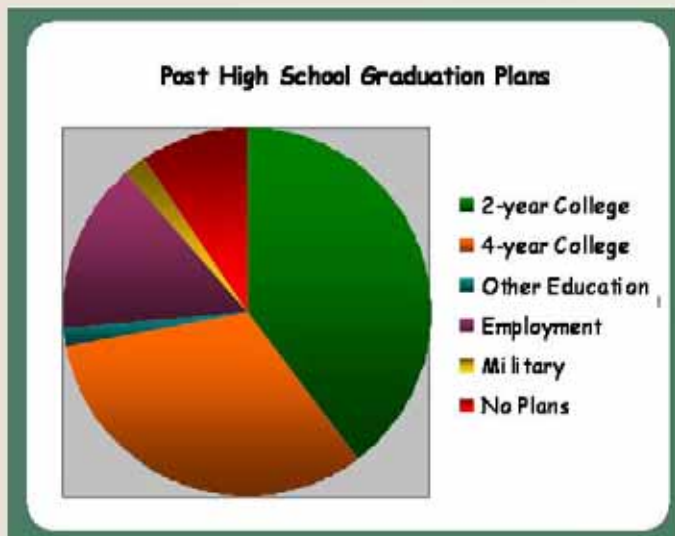

Lee County

Lee County Public Schools

Superintendent: Mr. Fred Marion
5 Park Street, Jonesville, VA 24263
(276) 346-2107

High Schools

Lee High
Rt.2, Box 3145
Jonesville, VA 24263
(276) 346-0173
Principal: Mr. Ron Earley

Grades: 9-12
2007-08: Fully Accredited
Fall 2007 enrollment: 803
www.leectysch.com/LH/

Thomas Walker High
PO Box 39
Ewing, VA 24248
(276) 445-4111
Principal: Mr. Terry Welch

Grades: 8-12
2007-08: Fully Accredited
Fall 2007 enrollment: 339
www.leectysch.com/TW/

Vocational Schools

Lee County Career & Technical Center
1 Vo-Tech Drive
Ben Hur, VA. 24218
(276) 346-1960
Principal: Mr. David Graham

[/www.leectysch.com/VT/](http://www.leectysch.com/VT/)

Program offerings: Agriculture, Auto Body Repair, Auto Service Technology, Building Maintenance, Building Trades, Business Education, Child Care, Cosmetology, Criminology, Culinary Arts, Drafting, Family Consumer Science, Farm Machine Repair, Horticulture, Marketing, Networking, Nursing, Small Engine Repair, and Welding.

Southwest Virginia