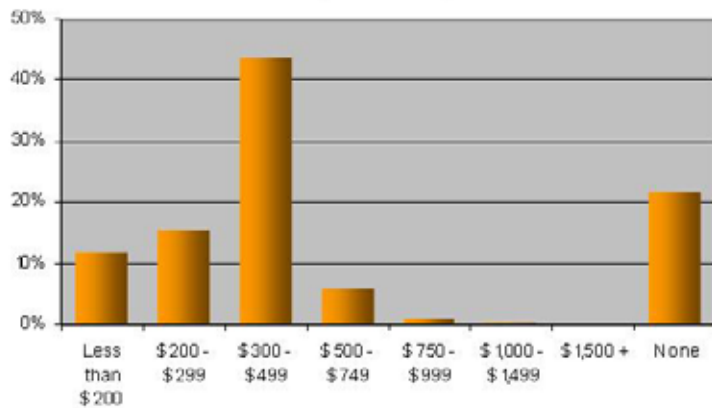

Marital Status (Ages 15+):

Never Married - 18.4%
 Married - 58.3%
 Separated/Divorced - 12.9%
 Widowed - 10.4%

Households:

Families - 70.6%
 Families w/ Children - 29.0%
 Living Alone - 27.0%

Lee County

Southwest Virginia

Housing:

- Occupied Housing - 87.6%
 - Occupied by Owner - 74.4%
 - Occupied by Renter - 25.6%
- Vacant Housing - 12.4%
 - For Recreational User - 1.2%

Median Home Value - \$56,900
 Median Monthly Rent - \$341

Median Ownership Costs - \$548
 (with a mortgage)
 Median Ownership Costs - \$174
 (without a mortgage)

Lee County: Home Value

Lee County: Monthly Rent

Cost of Living Index

On the Cost of Living Graph, the National Average is set to zero. The numbers on the horizontal axis represent the percent difference in the cost of an item in the region versus the National Average cost.