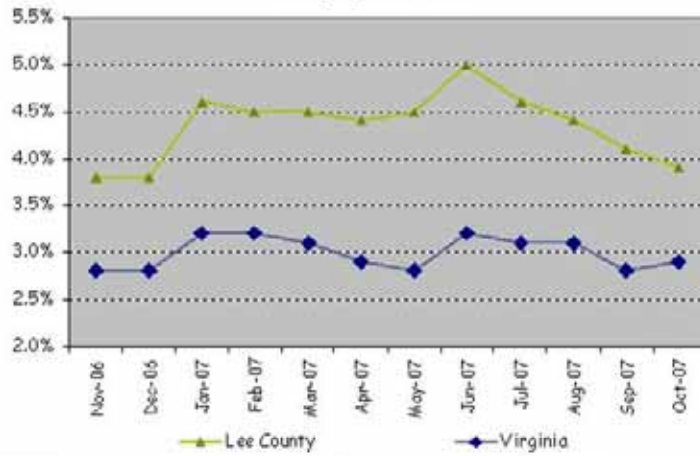

Lee County

Civilian Labor Force
(October 2007)

9,218

Unemployment Rate