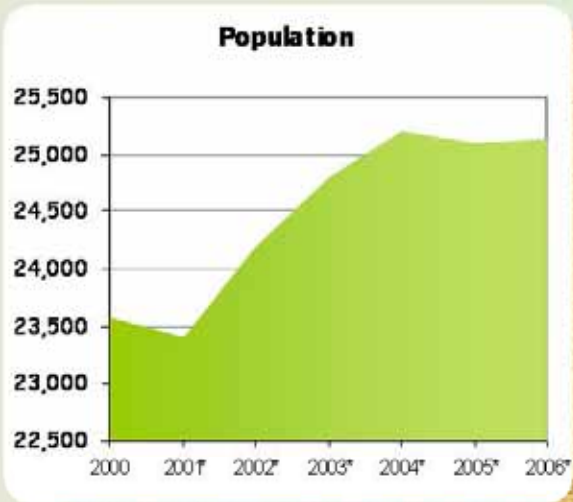

Subplots of Southwest Virginia

2006 Population: 25,131

Gender Distribution:

Male - 48.4%
 Female - 51.6%

Ethnic Distribution:

White - 98.5%
 Black - 0.7%
 American Indian - 0.1%
 Asian - 0.3%
 Native Pacific Islander - 0%
 Other - 0.4%
 Hispanic (of any race) - 0.5%

Marital Status (Ages 15+):

Never Married - 18.4%
 Married - 58.3%
 Separated/Divorced - 12.9%
 Widowed - 10.4%

Households:

Families - 70.6%
 Families w/ Children - 29.0%
 Living Alone - 27.0%

Lee County

Southwest Virginia