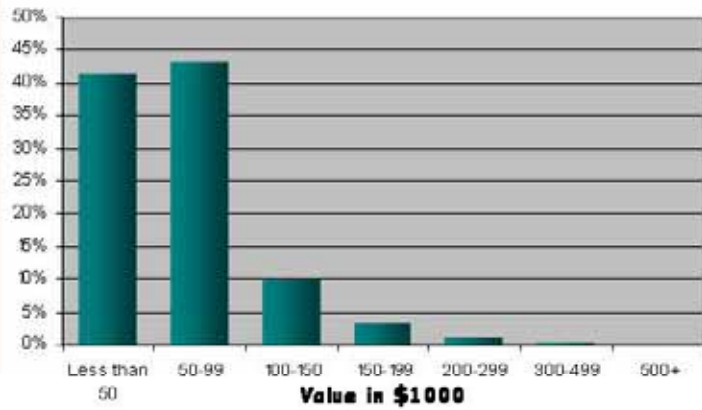

Lee County

Southwest Virginia

Housing:

- Occupied Housing - 87.6%
  - Occupied by Owner - 74.4%
  - Occupied by Renter - 25.6%
- Vacant Housing - 12.4%
  - For Recreational User - 1.2%

Median Home Value - $56,900
Median Monthly Rent - $341

Median Ownership Costs - $548
(with a mortgage)
Median Ownership Costs - $174
(without a mortgage)

Lee County: Home Value