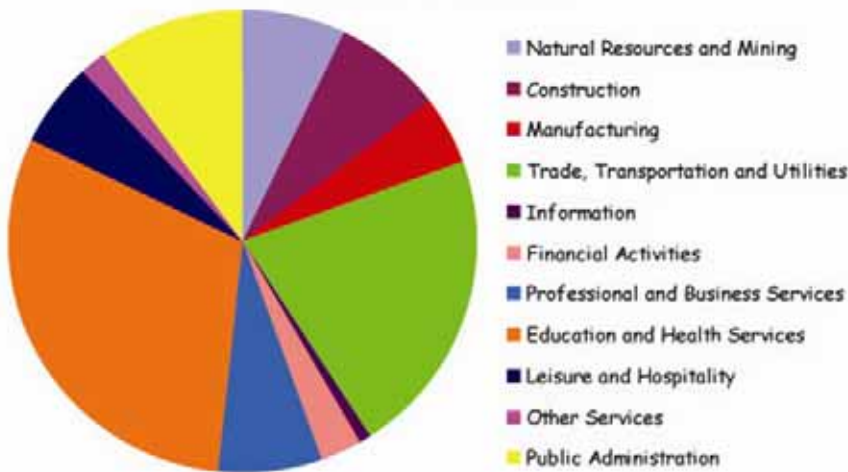

* The closest reporting metro area

Lee County

Civilian Labor Force
(October 2007)

9,218

Unemployment Rate

Employment by Industry

Labor Force by Education

H.S. Diploma	31.8%
Some College	15.3%
Associates	4.0%
Bachelors	5.5%
Graduate	4.0%