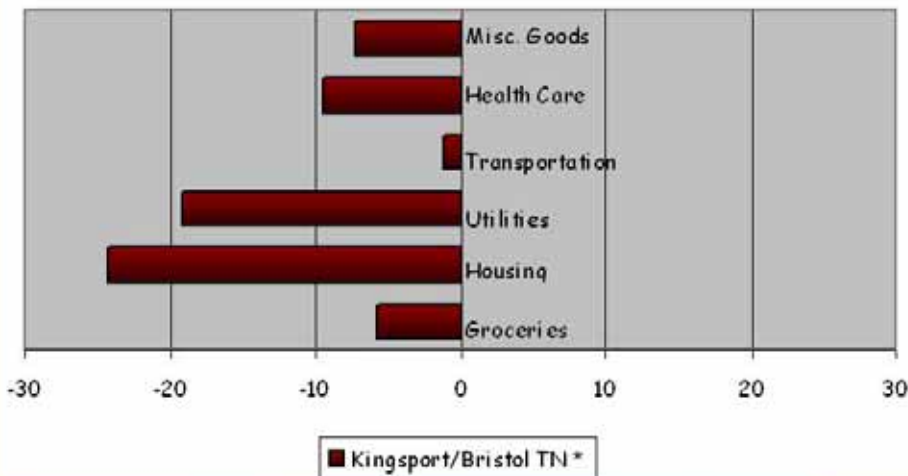

Housing:

- Occupied Housing - 87.6%
 - Occupied by Owner - 74.4%
 - Occupied by Renter - 25.6%
- Vacant Housing - 12.4%
 - For Recreational User - 1.2%

Median Home Value - \$56,900
 Median Monthly Rent - \$341

Median Ownership Costs - \$548
 (with a mortgage)
 Median Ownership Costs - \$174
 (without a mortgage)

Lee County: Home Value

Lee County: Monthly Rent

Cost of Living Index

On the Cost of Living Graph, the National Average is set to zero. The numbers on the horizontal axis represent the percent difference in the cost of an item in the region versus the National Average cost.

* The closest reporting metro area

Lee County

Civilian Labor Force
(October 2007)

9,218

Unemployment Rate

Employment by Industry

Labor Force by Education

H.S. Diploma	31.8%
Some College	15.3%
Associates	4.0%
Bachelors	5.5%
Graduate	4.0%