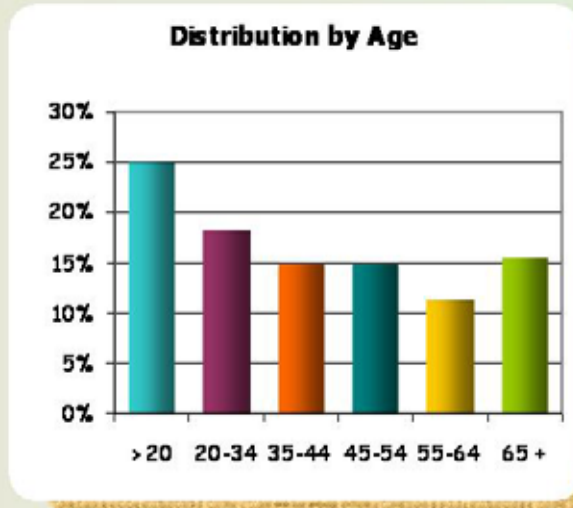

Subplots of Southwest Virginia

2006 Population: 25,131

Gender Distribution:

Male - 48.4%
 Female - 51.6%

Ethnic Distribution:

White - 98.5%
 Black - 0.7%
 American Indian - 0.1%
 Asian - 0.3%
 Native Pacific Islander - 0%
 Other - 0.4%
 Hispanic (of any race) - 0.5%

Marital Status (Ages 15+):

Never Married - 18.4%
 Married - 58.3%
 Separated/Divorced - 12.9%
 Widowed - 10.4%

Households:

Families - 70.6%
 Families w/ Children - 29.0%
 Living Alone - 27.0%

Lee County

Southwest Virginia