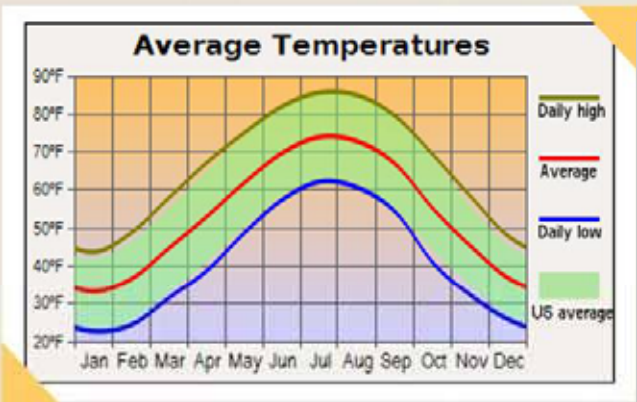

Geography

Towns & Communities: Ben Hur, Blackwater, Dryden, Ewing, Jonesville, Keokee, Pennington Gap, Rose Hill, Saint Charles, Stickleyville

Bodies of Water: Lake Keokee, Powell River

Major Roads: US 23, US 58, US 68, US 70, US 352, US 421

Climate

Average Temperature	Average Annual Precipitation
January -34°F	Rainfall -51.75 "
July -73°F	Snowfall -20.80 "

Data Sources: ACCRA, City-data.com, US Census Bureau, Weldon Cooper Center, Virginia Economic Development Partnership, Virginia Employment Commission

Data Compiled by: Virginia Economic Bridge, Inc.