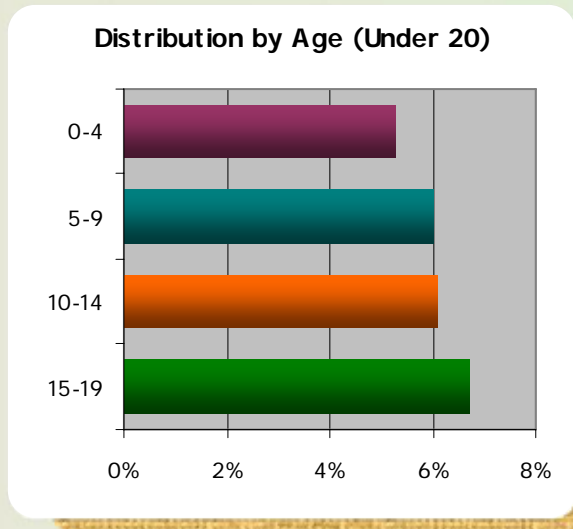

Subplots of Southwest Virginia

2006 Population: 25,131

Gender Distribution:

Male - 48.4%
 Female - 51.6%

Ethnic Distribution:

White - 98.5%
 Black - 0.7%
 American Indian - 0.1%
 Asian - 0.3%
 Native Pacific Islander - 0%
 Other - 0.4%
 Hispanic (of any race) - 0.5%

Marital Status (Ages 15+):

Never Married - 18.4%
 Married - 58.3%
 Separated/Divorced - 12.9%
 Widowed - 10.4%

Households:

Families - 70.6%
 Families w/ Children - 29.0%
 Living Alone - 27.0%

Lee County

Southwest Virginia